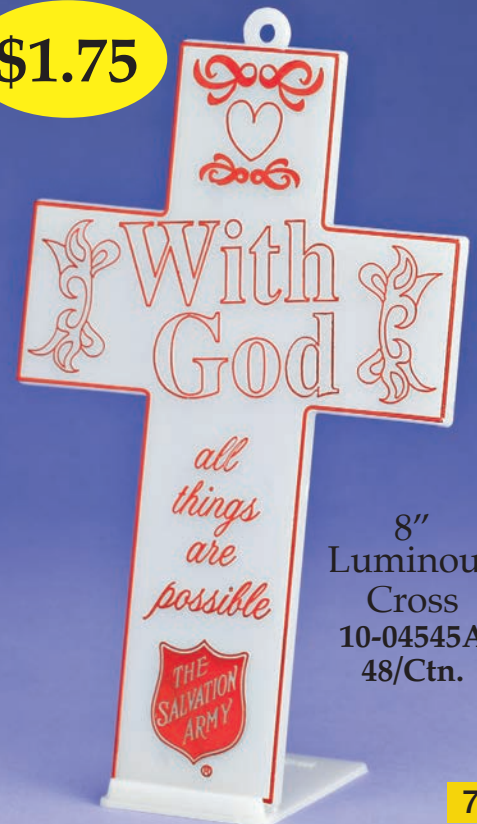

$7.95ea

DMG Stainless Steel Water Bottle

26 oz. Bottle includes Carabiner for easy carry along 10-19420E $7.95ea Case Pack 12

$1.75