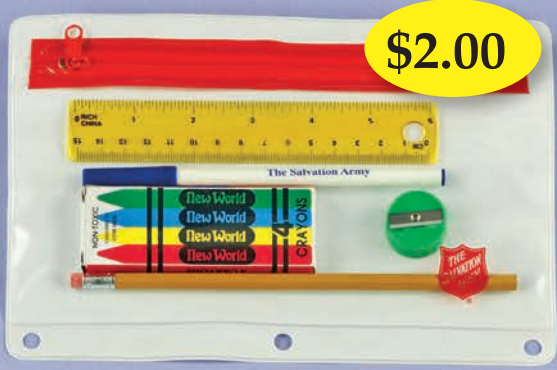

\$1.85

S/A Writing Portfolio
10-14200 50/Ctn.

Phone # 800-838-0480

Fax # 800-454-8744

we are always online at
www.precisekit.com

\$24.00
per box-contains
12 balls

Wilson
Ultra
Golf Balls
Imprinted
with
S/A shield
P8700W

20¢

S/A Tissues
P280025 360/Ctn.

\$2.00

School Supplies Pouch
Zipper case in assorted colors, printed with
S/A shield contains: #2 pencil,
6" ruler, S/A pen, sharpener,
4 Pack of crayons.
10-04293 125/Ctn.